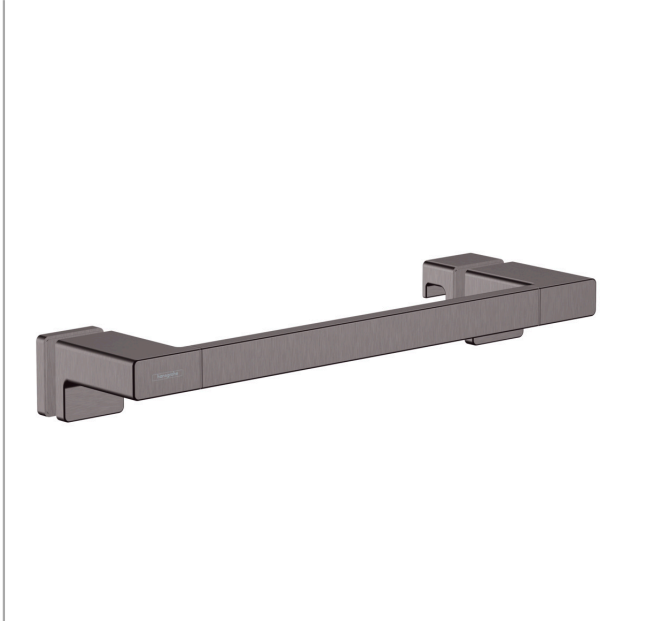

AddStoris

Shower door handle

Surfaces: **Brushed Black Chrome**

Article Number: **41759340**

Description

product features

- material: metal
- material holder: metal
- fixed
- length: 398 mm
- with mounting material
- thickness of glass: 6 - 12 mm
- concealed fastening
- drilling distance: 350 mm
- diameter drill hole: 6 mm
- can be used simultaneously as a bath towel holder

Design awards

reddot winner 2021

Product image